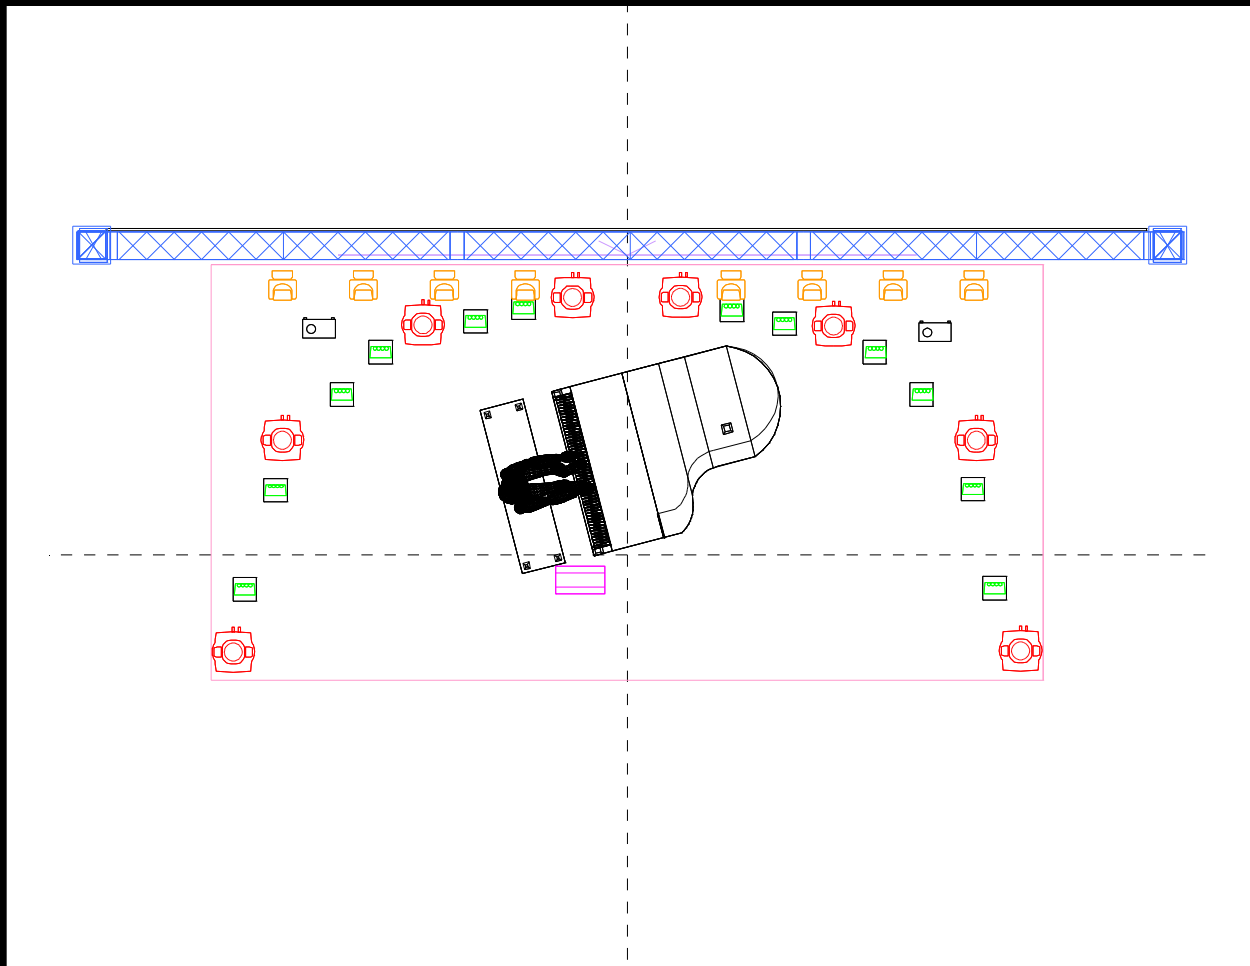

KEY LIGHT

-  8-5R BEAM
-  8-MAC 101 MARTIN
-  18-PAR LED RGBW 5W
-  1-ATOMIC 3000 MARTIN
-  2-HAZER PRO DMX

Lighting Designer: FERNANDO BERMUDEZ
 LIGHT PLOT: IVANN 2015
 MAIL: ORLX64@HOTMAIL.COM

KEY LIGHT

-  8-5R BEAM
-  8-MAC 101 MARTIN
-  18-PAR LED RGBW 5W
-  1-ATOMIC 3000 MARTIN
-  2-HAZER PRO DMX

Lighting Designer: FERNANDO BERMUDEZ
 LIGHT PLOT: IVANN 2015
 MAIL: ORLUX64@HOTMAIL.COM